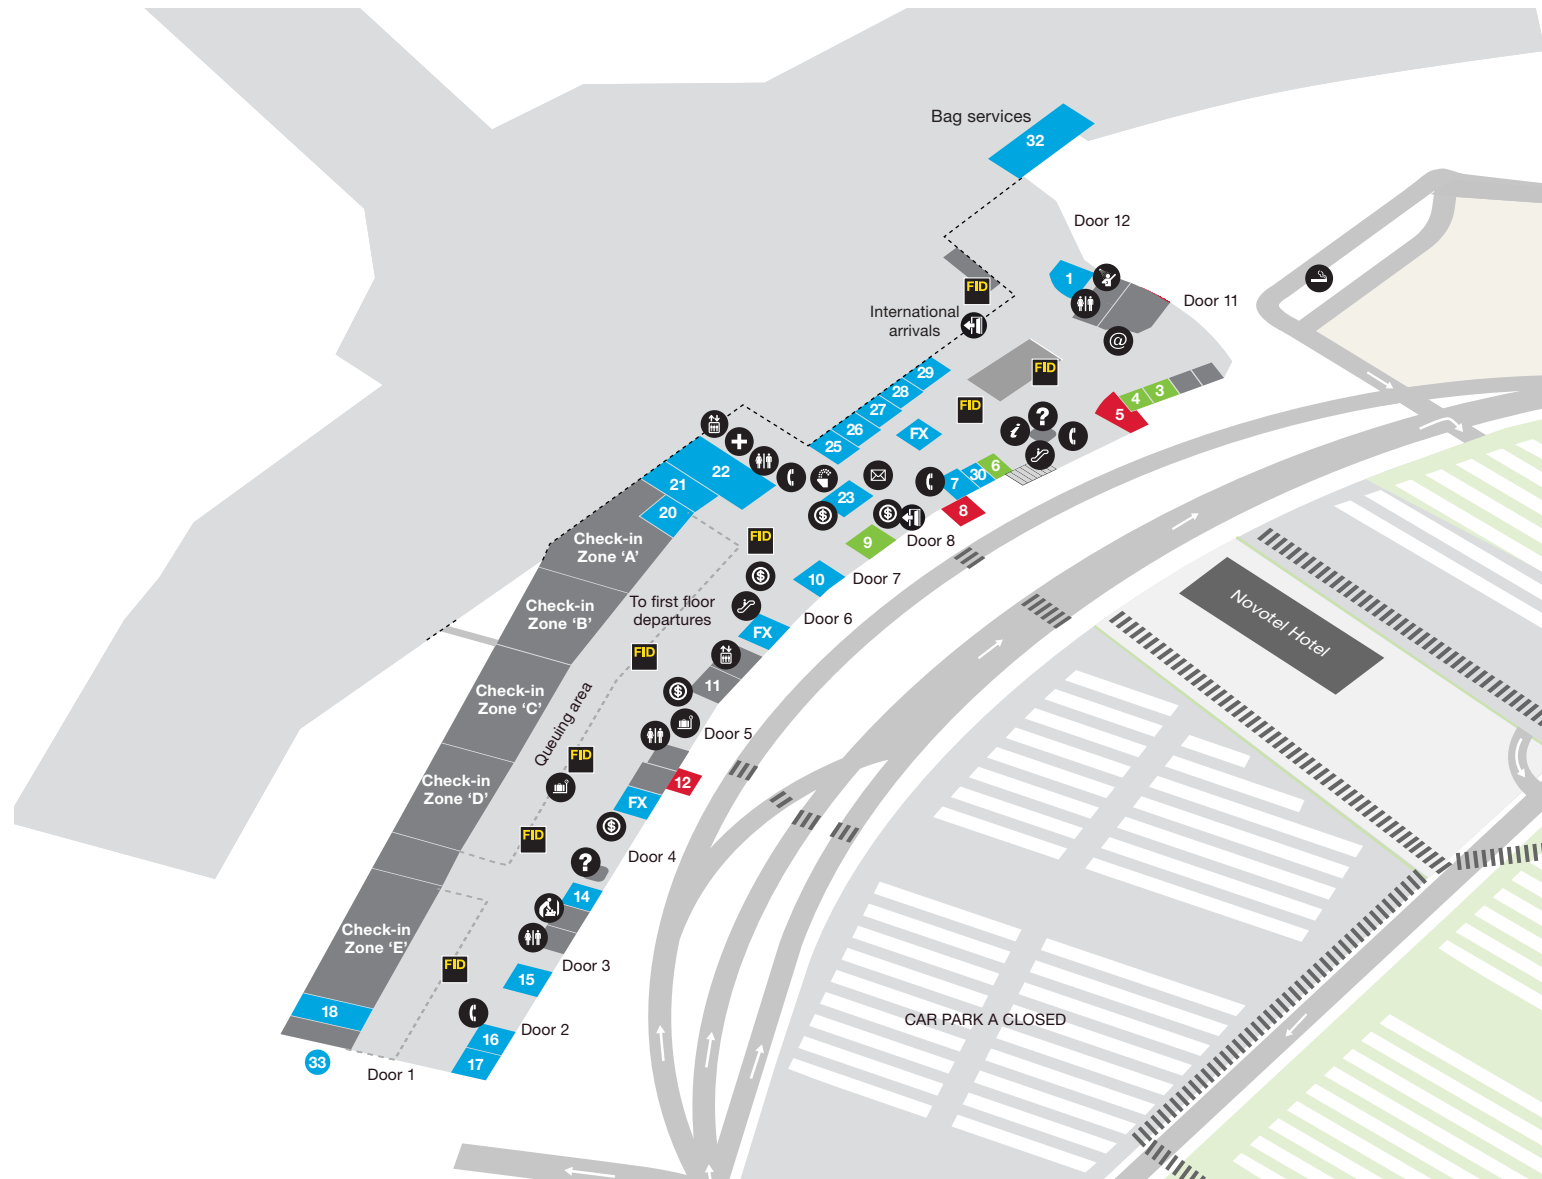

Auckland Airport International Terminal

Ground Floor

Locations in grey are temporarily closed

FOOD & BEVERAGE

- 5 Bistro Box
- 8 Retro Espresso
- 12 Retro Espresso

SHOPPING

- 3 Spark
- 4 One NZ
- 6 Relay
- 9 Take Home Convenience
- 11 Carry On

KEY

- Escalator
- Showers
- Lifts
- Smoking area
- Baby changing rooms
- Toilets
- ATM
- Internet
- Mailbox
- Help desk
- Drinking fountain
- First aid
- Self weighing booth (bags)
- Telephone
- Visitor information (i-Site)
- International Arrivals
- Flight Information Display