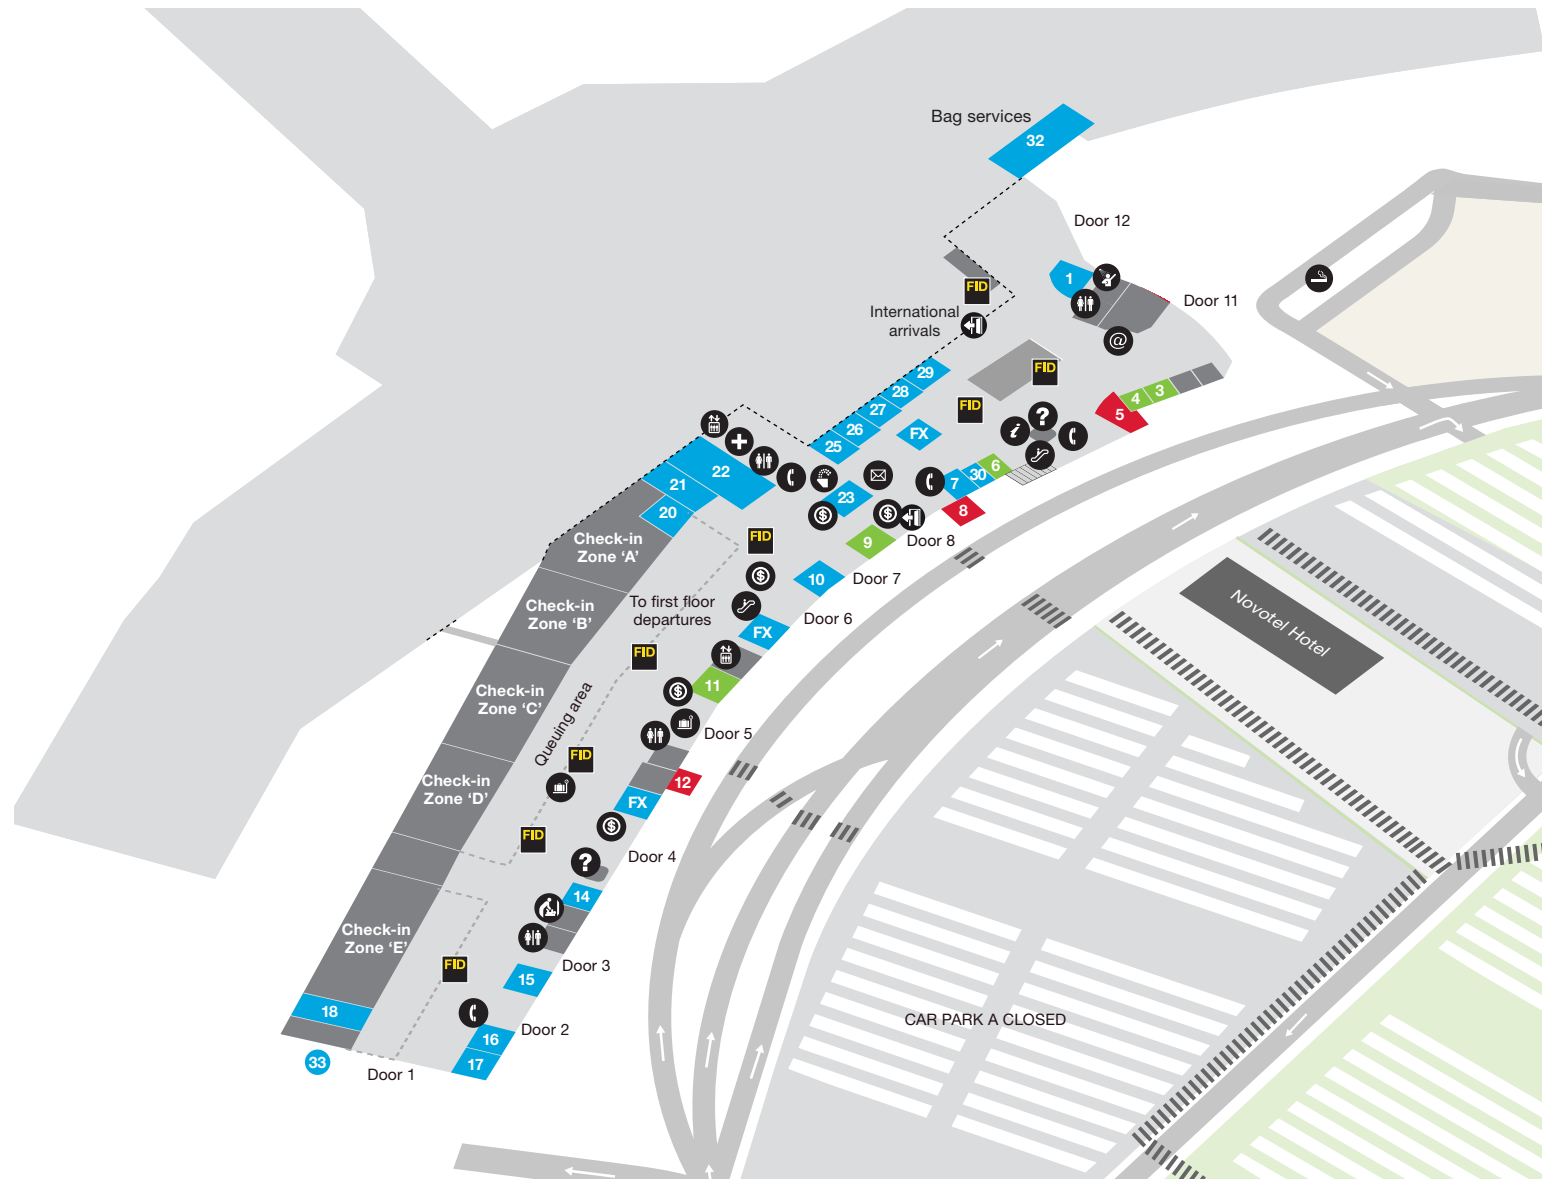

Auckland Airport International Terminal

Ground Floor

Locations in grey are temporarily closed

FOOD & BEVERAGE

- 5 Bistro Box
- 8 Retro Espresso
- 12 Retro Espresso

SHOPPING

- 3 Spark
- 4 One NZ
- 6 Relay
- 9 Take Home Convenience
- 11 Globite

KEY

- Escalator
- Showers
- Lifts
- Smoking area
- Baby changing rooms
- Toilets
- ATM
- Internet
- Mailbox
- Help desk
- Drinking fountain
- First aid
- Self weighing booth (bags)
- Telephone
- Visitor information (i-Site)
- International Arrivals
- Flight Information Display