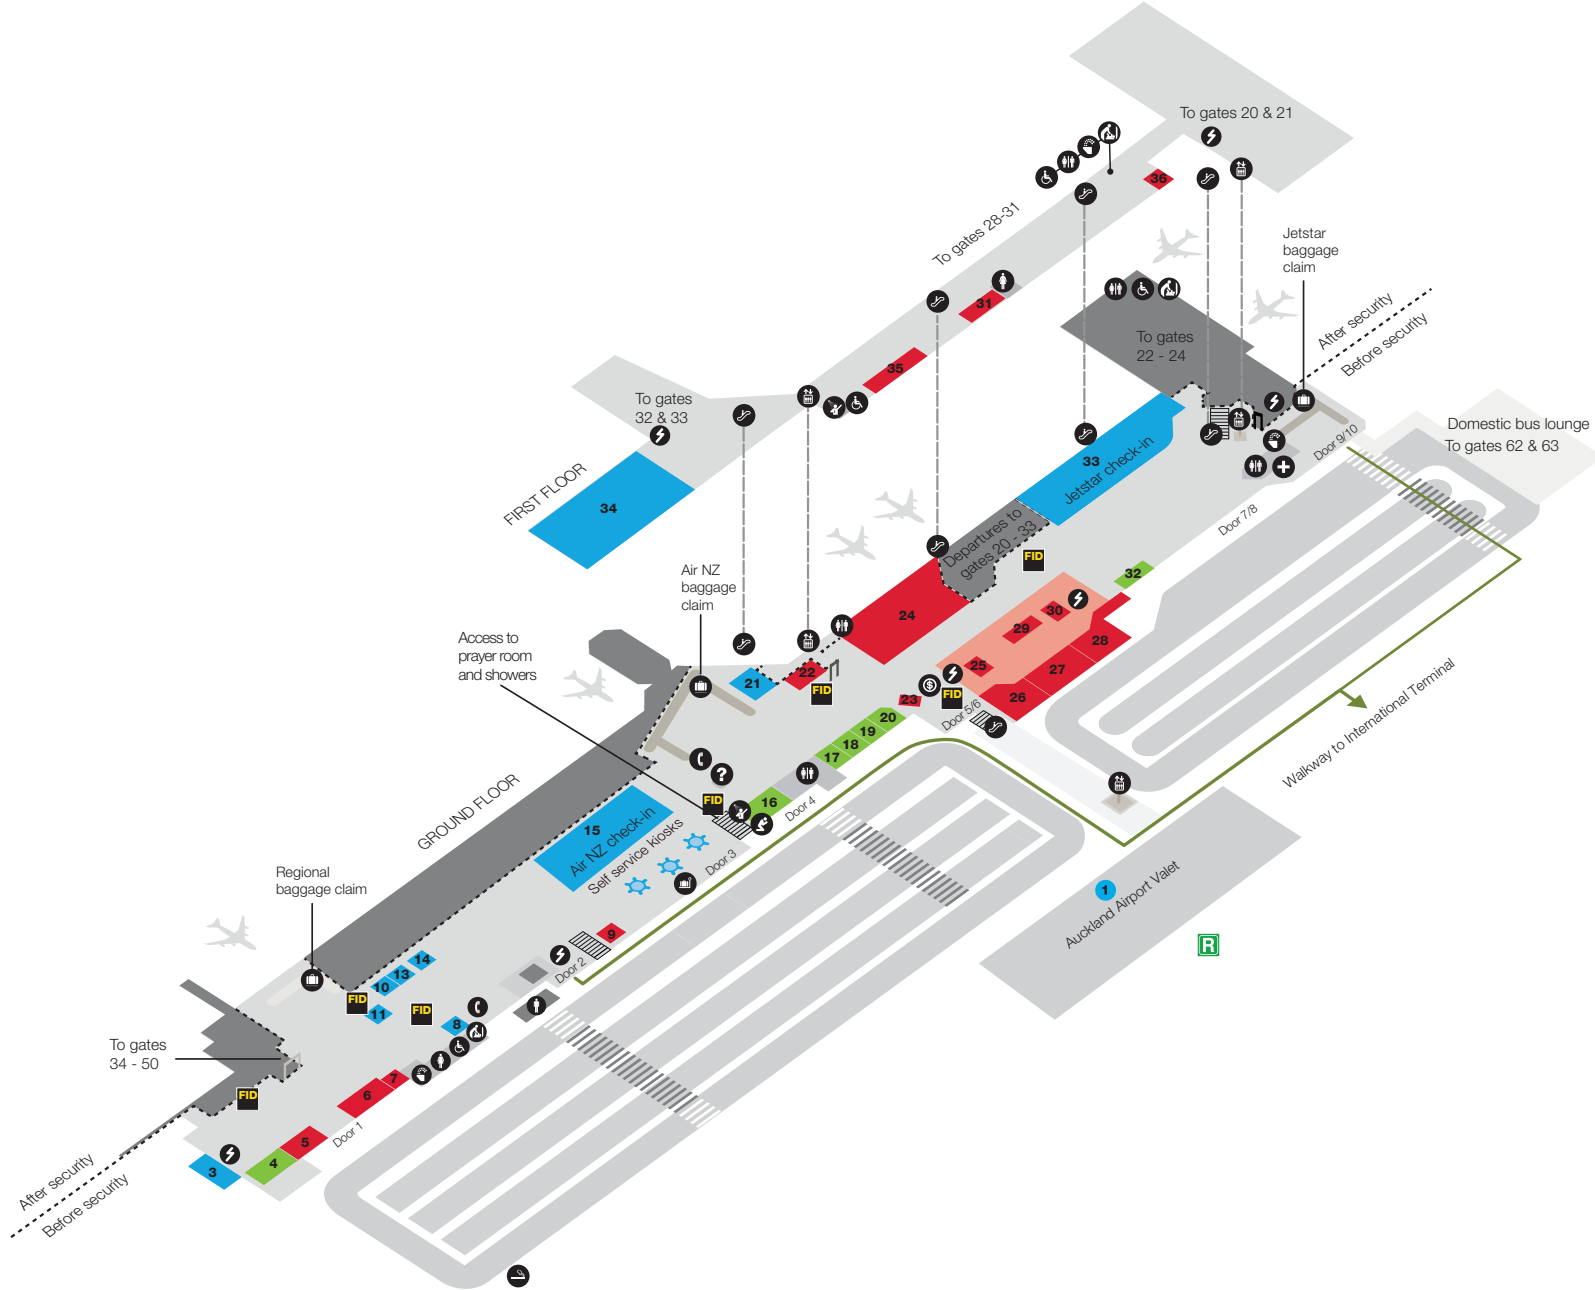

Auckland Airport Domestic Terminal

Ground & First Floor

FOOD & BEVERAGE

- | | |
|-------------------|------------------------------|
| 5 Subway | 26 Hayama Sushi |
| 6 Little Gipsy | 27 McDonald's |
| 7 Krispy Kreme | 28 Orleans Chicken & Waffles |
| 9 Retro Espresso | 29 Take Off Espresso |
| 22 Wishbone | 30 Best Ugly Bagels |
| 23 Dunkin' Donuts | 31 Wishbone |
| 24 The Gipsy Moth | 35 Hudsons |
| 25 Tank Juice Bar | 36 Hub Convenience |

SHOPPING

- | | |
|----------------------------|-------------------------|
| 4 AirGo Convenience | 19 The Collection Point |
| 16 The Travel Store pop-up | 20 3 Wise Men |
| 17 Sunglass Hut | 32 Relay |
| 18 Travelex | |

KEY

- | | |
|------------------|----------------------------|
| Escalator | Help desk |
| Showers | Drinking fountain |
| First aid | Self weighing booth (bags) |
| Telephones | Bag claim |
| Lifts | Prayer room |
| Smoking area | Flight Information Display |
| Baby changing | Inter-terminal walkway |
| Toilets | Before/after security |
| Accessible | Car Park R |
| ATM | |
| Charging station | |